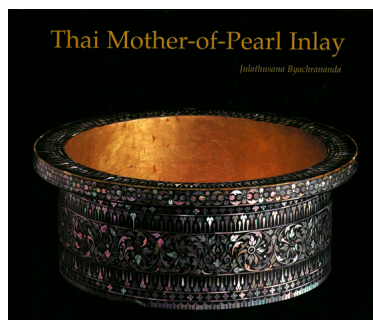

Thai Mother-of-Pearl Inlay

Rating: Not Rated Yet

Price

Variant price modifier:

Base price with tax:

Salesprice with discount:

Sales price: 750.00 ?

Discount:

[Ask a question about this product](#)

Description

For over 500 years Thai mother-of-pearl inlay has developed a distinctive and beautiful style. Used for a wide variety of decorative purposes – doors and windows for temples, palace thrones and precious objects such as monks' alm bowls or boxes – the book illustrates the best examples of mother-of-pearl inlay from the Ayutthaya period onwards, combining history with superlative photography.